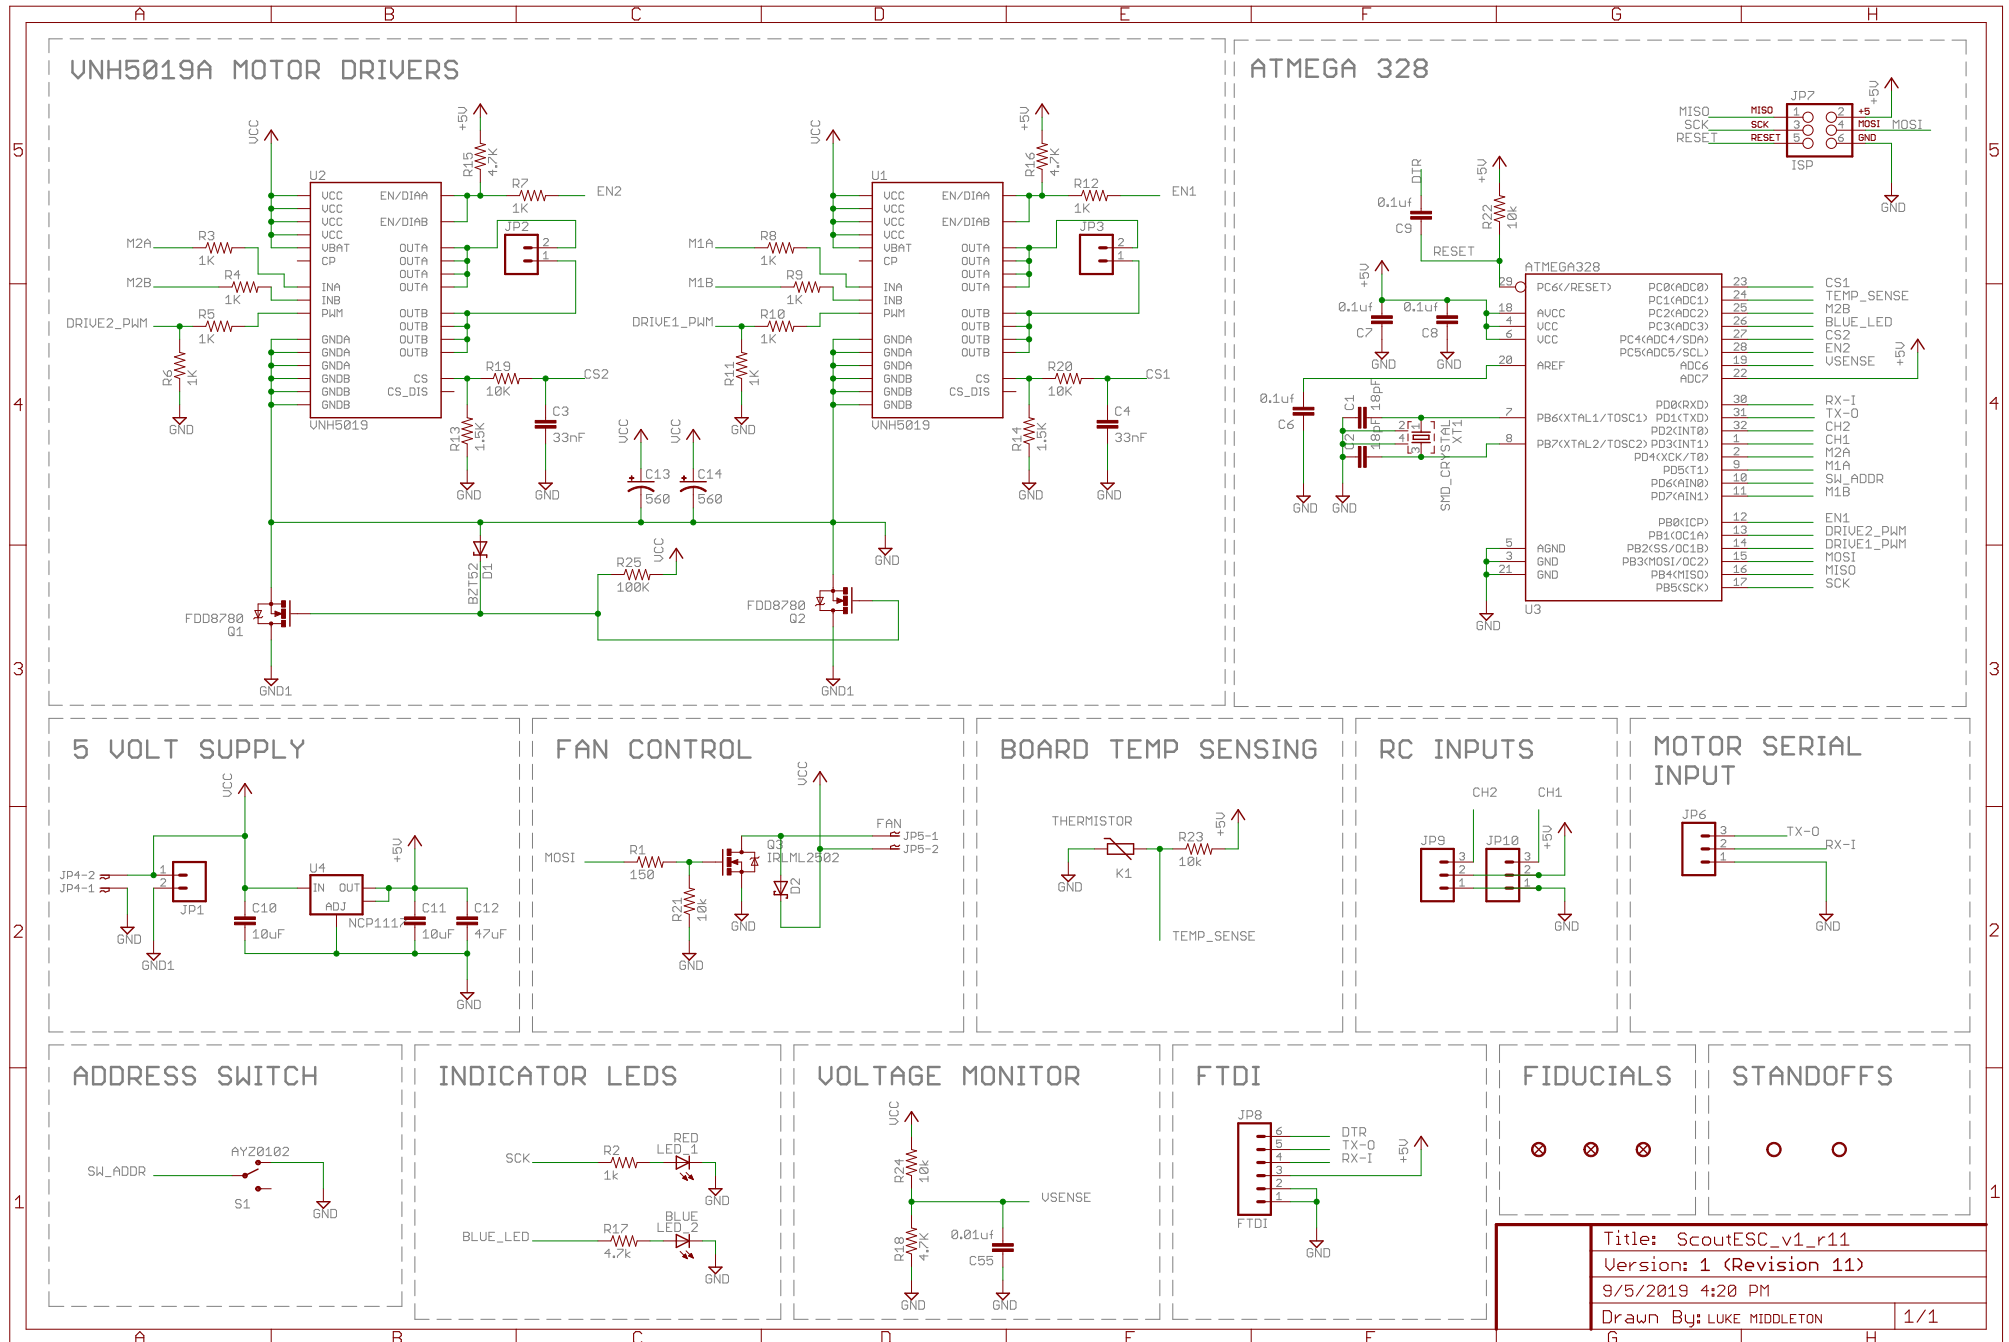

OPEN PANZER Scout Dual Motor Controller

Title: ScoutESC_v1_r11
 Version: 1 (Revision 11)
 9/5/2019 4:20 PM
 Drawn By: LUKE MIDDLETON 1/1